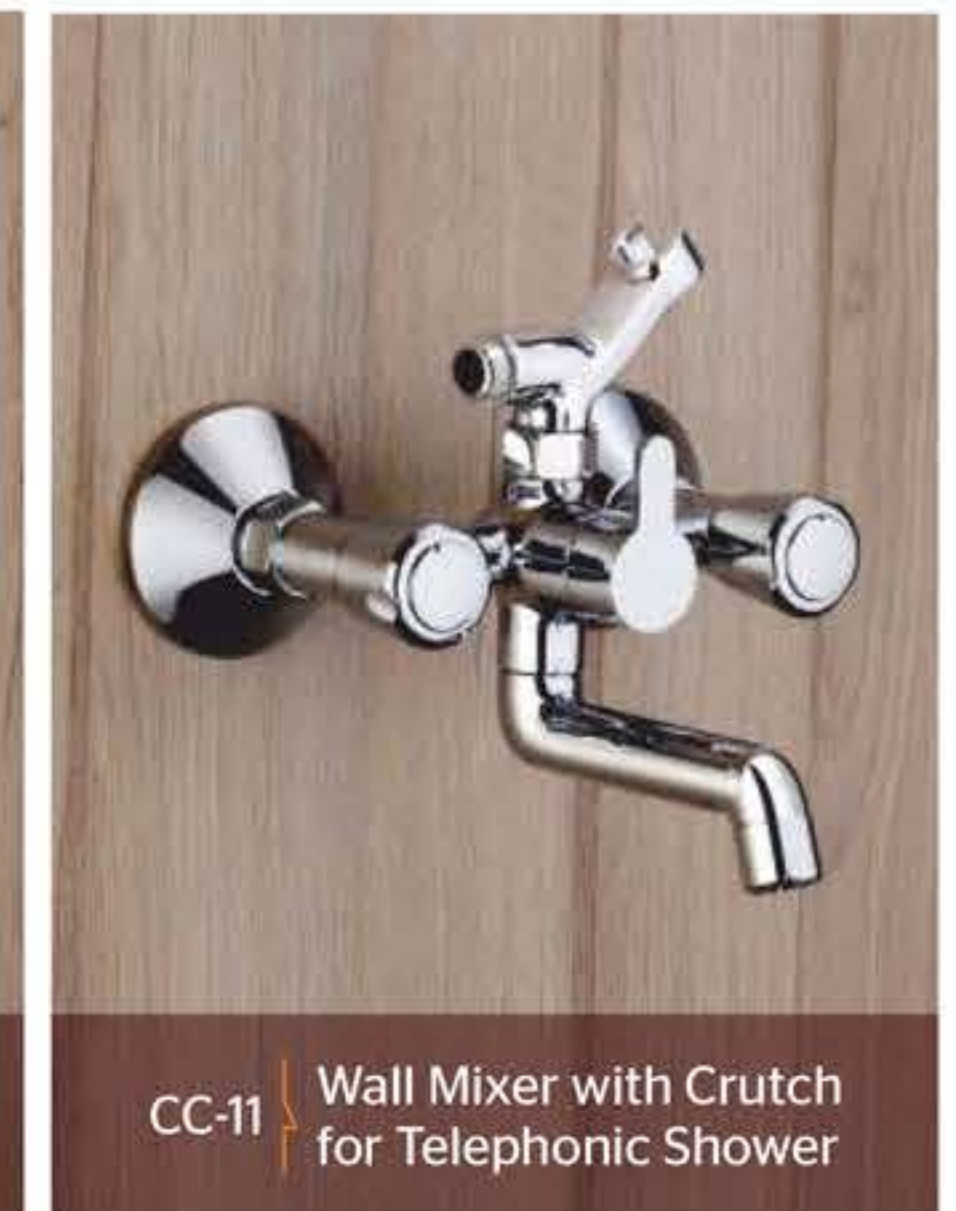

CC-08 } Sink Cock with J Bend (Wall Mounted)