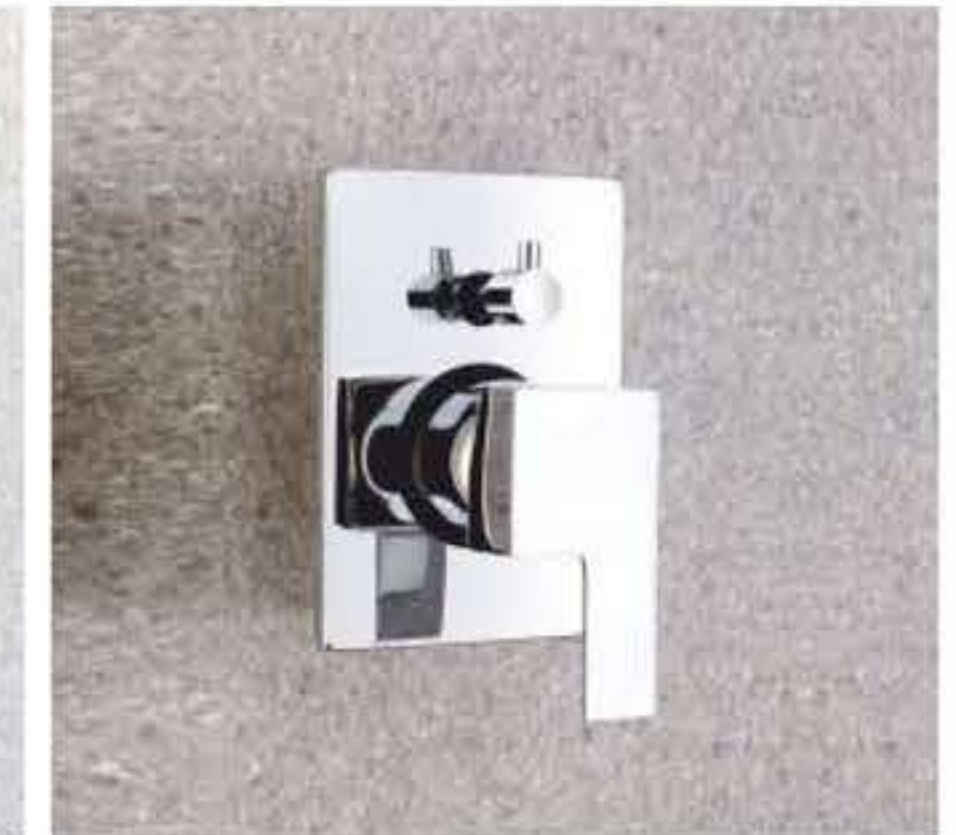

OC-08 Sink Cock with J Bend (Wall Mounted)